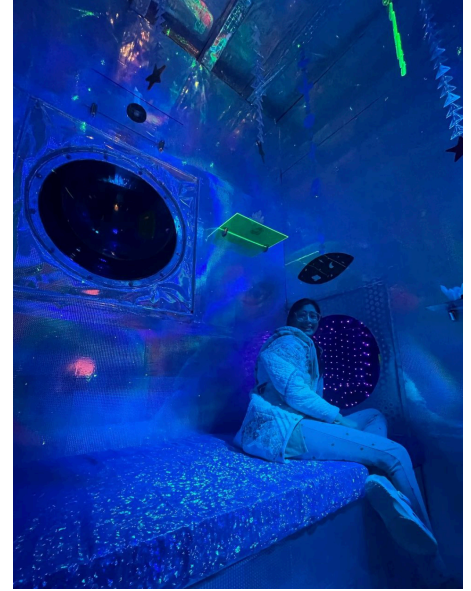

Your Wild Heart Ranch Experience

To secure your exclusive visit, gain access to high-resolution media assets, or arrange an interview with creator Blake Hodges-Koch, **please email us at** Coordinator@wildheartranchjt.com. We eagerly anticipate the opportunity to welcome you, join forces, and allow your audience the opportunity to take an exclusive glimpse into the wonders of Wild Heart Ranch Joshua Tree.

In the meantime, feel free to explore our website www.wildheartranchjt.com to get a taste of the property.

We look forward to collaborating with you.

Warmest regards,

Blake Hodges-Koch and
the Wild Heart Ranch Team

Press Contact
Britain Vanderbush
coordinator@wildheartranchjt.com
(512) 659-9087
www.wildheartranchjt.com

KEY INFO

- www.wildheartranchjt.com
- Instagram: WildHeartRanch_JoshuaTree
- Located near Joshua Tree, California
- 3 Rentable Cabins
- 1 immersive puzzle quest with multiple branches and secret spaces to discover
- Capacity: 2-12 people
- Amenities include: a pool, hot tub, fire pit, vintage vending machine, swing, custom arcade game, board games, vintage vinyl collection, breathtaking desert sky, and much, much more
- Pet Friendly
- A 20 minute drive from Joshua Tree National Park