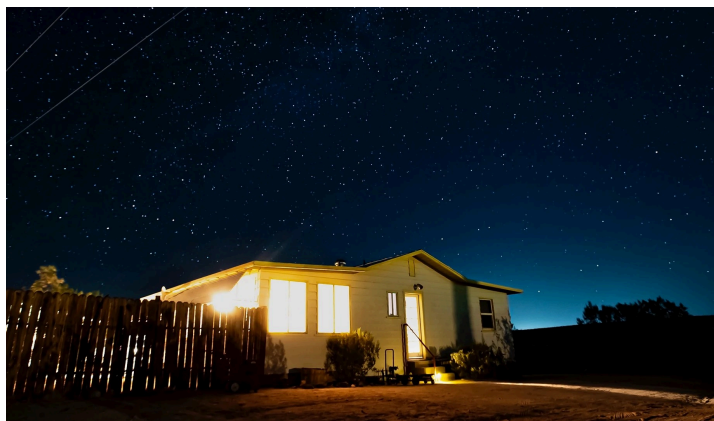

Experiential Travel In Demand

As the travel industry navigates the post-pandemic landscape, demand for experiential travel is on the rise. Wild Heart Ranch perfectly embodies this new trend, pushing past boundaries, offering travelers an escape that goes beyond traditional vacation rentals.

We created Wild Heart Ranch to appeal to adventurous travelers looking for a truly unique escape. It's the perfect destination for groups of friends and families, especially fans of immersive experiences, escape rooms, or simply adventure-seekers looking to escape the cities.

Would you be open to including Wild Heart Ranch in any upcoming features you have in the works?

While we are happy to provide everything you need remotely, we invite you to experience Wild Heart Ranch first hand. As our VIP guest, you'll have a front-row seat to our immersive adventure, the chance to connect with the passionate minds behind Wild Heart Ranch, and the opportunity to experience how we're flipping the script on traditional travel. Together, we can create content that'll transport your readers straight into the magical vortex Wild Heart Ranch strives to be.